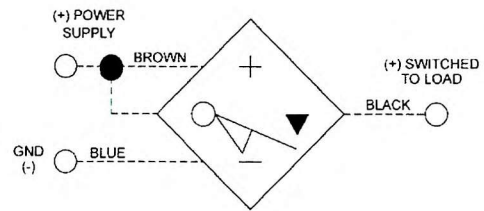

CONNECTOR LOADING	
CAVITY	WIRE
1	BROWN
2	BLACK
3	BLUE

SCHEMATIC SYMBOL